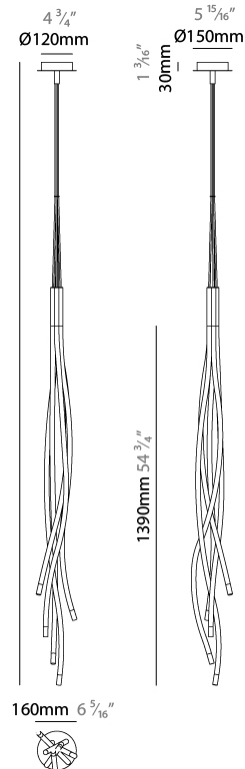

PROJECT	_____
TYPE	_____
SPECIFIER	_____
QUANTITY	_____
DATE	_____

WHIRL SUSPENSION

D181006- -

base number Color Finish
 Temperature Options

- To build a product code in our configurator select the specify button on the base model # product page
- To build a manual product code on this datasheet choose from the options listed below in blue font and add the suffix to the base model #

GENERAL

Series: Whirl
 Partner: Artigja
 Division: Design
 Installation: Suspension
 Product Type: Pendant
 Mounting Location: Ceiling
 Light Distribution: Direct

PHYSICAL

Shape: Teardrop
 Diameter (mm): 150
 Diameter (in): 5 7/8
 Height (mm): 1400
 Height (in): 55 1/8
 Fixture Finish: BBS / BUB / ABR / DRB / DUB / AGD / LBB / DBZ / BBN / PCH / PGO / PBN / WHI / BLK
 Fixture Material: Metal
 Primary Material: Brass

LED

Number of LEDs: 5
 Color Temperature (°K): 2700 / 3000 / 4000
 Nominal Lumen (lm): 1500 / 1565 / 1660
 Lamp Life (hrs): 50000

OPTICAL

RATINGS AND CERTIFICATIONS

Certified By: Certified for North American Standards
 IP rating: IP20

GENERAL

Series: Whirl
 Partner: Artigja
 Division: Design
 Installation: Surface
 Product Type: Ceiling Surface
 Mounting Location: Ceiling
 Light Distribution: Direct

PHYSICAL

Shape: Abstract
 Diameter (mm): 150
 Diameter (in): 5 7/8
 Height (mm): 1400
 Height (in): 55 1/8
 Fixture Finish: [BBS](#) / [BUB](#) / [ABR](#) / [DRB](#) / [DUB](#) / [AGD](#) / [LBB](#) / [DBZ](#) / [BBN](#) / [PCH](#) / [PGO](#) / [PBN](#) / [WHI](#) / [BLK](#)
 Fixture Material: Metal
 Primary Material: Brass