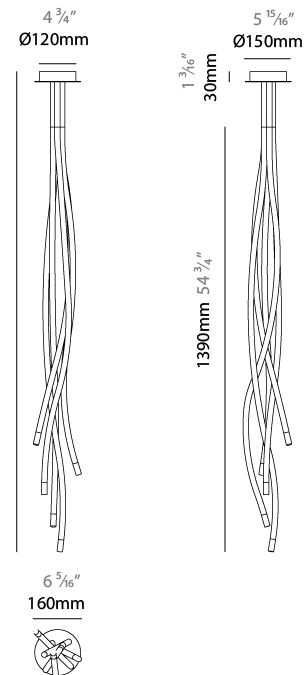

PROJECT	
TYPE	
SPECIFIER	
QUANTITY	
DATE	

WHIRL SURFACE

D182003-

base number   Color   Finish
Temperature   Options

1. To build a product code in our configurator select the specify button on the base model # product page
2. To build a manual product code on this datasheet choose from the options listed below in blue font and add the suffix to the base model #

GENERAL

Series: Whirl
Partner: Artigja
Division: Design
Installation: Surface
Product Type: Ceiling Surface
Mounting Location: Ceiling
Light Distribution: Direct

PHYSICAL

Shape: Abstract
Diameter (mm): 150
Diameter (in): 5 7/8
Height (mm): 1400
Height (in): 55 1/8
Fixture Finish: [BBS](#) / [BUB](#) / [ABR](#) / [DRB](#) / [DUB](#) / [AGD](#) / [LBB](#) / [DBZ](#) / [BBN](#) / [PCH](#) / [PGO](#) / [PBN](#) / [WHI](#) / [BLK](#)
Fixture Material: Metal
Primary Material: Brass

ELECTRICAL

Lamp Type: LED
Input Wattage (W): 15
Dimming: [Dali Dimming](#) / [Phase Dimming](#)
Driver Included: Yes
Driver Location: Integrated
Driver Class: Class 2
Input Voltage (V): 120
Output Voltage (V): 24
Upon Request: 0-10V Dimming

LED

Number of LEDs: 5
Color Temperature (°K): [2700](#) / [3000](#) / [4000](#)
Nominal Lumen (lm): 1500 / 1565 / 1660
Lamp Life (hrs): 50000

OPTICAL

RATINGS AND CERTIFICATIONS

Certified By: Certified for North American Standards
IP rating: IP20